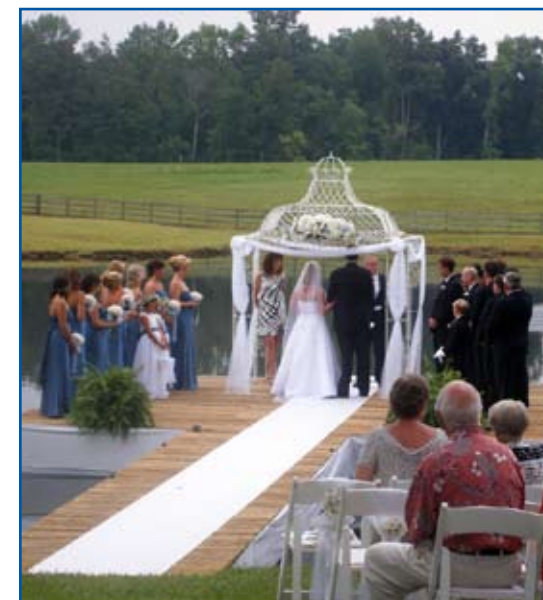

*You Have An Event
To Plan . . .
Let Us Help You*